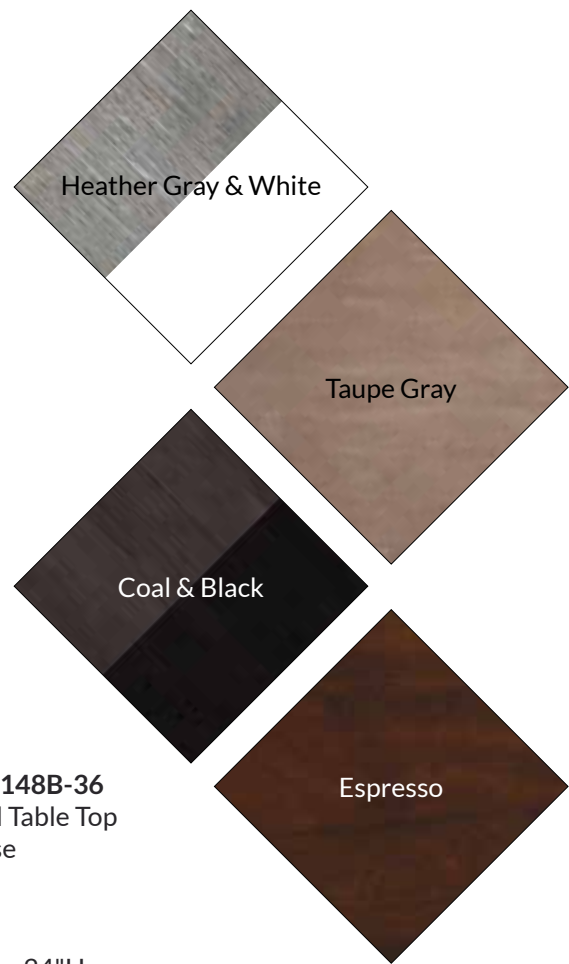

Crafted in solid wood and available in four finishes including Heather Gray & White, Taupe Gray, Coal & Black and Espresso, Cosmopolitan is perfectly poised for today's interiors.

T05-148RT / T08-148B-36
Siena 48" Pedestal Table Top
36"H Pedestal Base