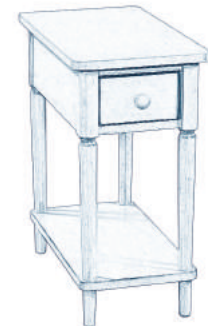

Destinations

Cambria Table
18"W x 18"D x 24"H

Spencer Coffee Table
48"W x 24"D x 20"H

Spencer End Table
24"W x 24"D x 20"H

Keystone Table
9.16"W x 24"D x 24"H

Dropleaf Side Table
22"W x 22"D x 24"H

Ceylon Round Coffee Table
40"W x 40"D x 18"H

Ceylon Round End Table
24"W x 24"D x 24"H

Hampton Table
16"W x 16"D x 26"H

Phillips Table
21"W x 21"D x 28"H

Narrow End Table
14"W x 22"D x 25"H

Narrow Side Table
12"W x 22"D x 24"H

Mission Corner TV Stand
35.5"W x 32.5"D x 29.5"H

Open TV Stand
48"W x 18"D x 30"H

Sturbridge TV Stand
57"W x 18.25"D x 26"H

Never underestimate the power of the RIGHT accent. Larger pieces might take up most of the real estate in a room, but extras like accent tables anchor a space and play an important role in making it feel thoughtful and unique.

OT32-18R-18

OT105-18R-18

OT46-18R-18

OT08-18R-18

PHILLIPS TABLE
21" W x 21" D x 28" H

OT32-2128

OT105-2128

OT46-2128