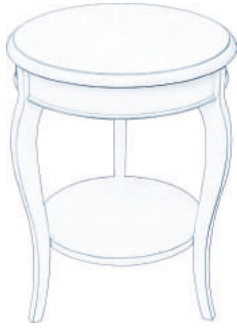

Destinations

Cambria Table
18"W x 18"D x 24"H

Spencer Coffee Table
48"W x 24"D x 20"H

Spencer End Table
24"W x 24"D x 20"H

Keystone Table
9.16"W x 24"D x 24"H

Dropleaf Side Table
22"W x 22"D x 24"H

Ceylon Round Coffee Table
40"W x 40"D x 18"H

Ceylon Round End Table
24"W x 24"D x 24"H

Hampton Table
16"W x 16"D x 26"H

Phillips Table
21"W x 21"D x 28"H

Narrow End Table
14"W x 22"D x 25"H

Narrow Side Table
12"W x 22"D x 24"H

Mission Corner TV Stand
35.5"W x 32.5"D x 29.5"H

Open TV Stand
48"W x 18"D x 30"H

Sturbridge TV Stand
57"W x 18.25"D x 26"H

Never underestimate the power of the RIGHT accent. Larger pieces might take up most of the real estate in a room, but extras like accent tables anchor a space and play an important role in making it feel thoughtful and unique.