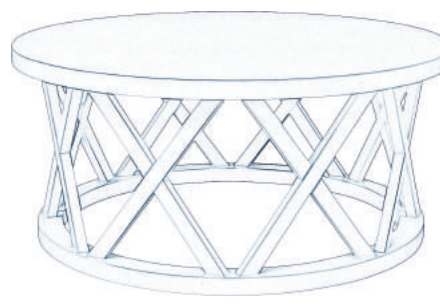

Destinations

Cambria Table
18"W x 18"D x 24"H

Spencer Coffee Table
48"W x 24"D x 20"H

Spencer End Table
24"W x 24"D x 20"H

Keystone Table
9.16"W x 24"D x 24"H

Dropleaf Side Table
22"W x 22"D x 24"H

Ceylon Round Coffee Table
40"W x 40"D x 18"H

Ceylon Round End Table
24"W x 24"D x 24"H

Hampton Table
16"W x 16"D x 26"H

Phillips Table
21"W x 21"D x 28"H

Narrow End Table
14"W x 22"D x 25"H

Narrow Side Table
12"W x 22"D x 24"H

Mission Corner TV Stand
35.5"W x 32.5"D x 29.5"H

Open TV Stand
48"W x 18"D x 30"H

Sturbridge TV Stand
57"W x 18.25"D x 26"H

Never underestimate the power of the RIGHT accent. Larger pieces might take up most of the real estate in a room, but extras like accent tables anchor a space and play an important role in making it feel thoughtful and unique.

- ALL AVAILABLE QUICK SHIP
- ALL MADE OF SOLID WOOD

Ocean Blue

Heather Gray

Pure Black

Pure White

4 FINISH OPTIONS

Cambria Table Featured in: Pure Black

CAMBRIA TABLE
18" W x 18" D x 24" H