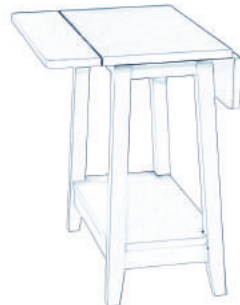

Destinations

Cambria Table
18"W x 18"D x 24"H

Spencer Coffee Table
48"W x 24"D x 20"H

Spencer End Table
24"W x 24"D x 20"H

Keystone Table
9.16"W x 24"D x 24"H

Dropleaf Side Table
22"W x 22"D x 24"H

Ceylon Round Coffee Table
40"W x 40"D x 18"H

Ceylon Round End Table
24"W x 24"D x 24"H

Hampton Table
16"W x 16"D x 26"H

Phillips Table
21"W x 21"D x 28"H

Narrow End Table
14"W x 22"D x 25"H

Narrow Side Table
12"W x 22"D x 24"H

Mission Corner TV Stand
35.5"W x 32.5"D x 29.5"H

Open TV Stand
48"W x 18"D x 30"H

Sturbridge TV Stand
57"W x 18.25"D x 26"H

Never underestimate the power of the RIGHT accent. Larger pieces might take up most of the real estate in a room, but extras like accent tables anchor a space and play an important role in making it feel thoughtful and unique.