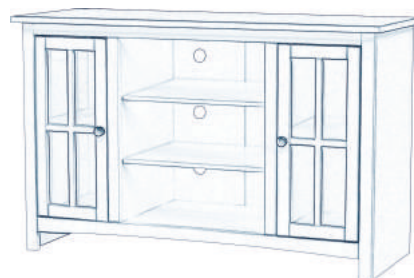

Destinations

Cambria Table
18"W x 18"D x 24"H

Spencer Coffee Table
48"W x 24"D x 20"H

Spencer End Table
24"W x 24"D x 20"H

Keystone Table
9.16"W x 24"D x 24"H

Dropleaf Side Table
22"W x 22"D x 24"H

Ceylon Round Coffee Table
40"W x 40"D x 18"H

Ceylon Round End Table
24"W x 24"D x 24"H

Hampton Table
16"W x 16"D x 26"H

Phillips Table
21"W x 21"D x 28"H

Narrow End Table
14"W x 22"D x 25"H

Narrow Side Table
12"W x 22"D x 24"H

Mission Corner TV Stand
35.5"W x 32.5"D x 29.5"H

Open TV Stand
48"W x 18"D x 30"H

Sturbridge TV Stand
57"W x 18.25"D x 26"H

Never underestimate the power of the RIGHT accent. Larger pieces might take up most of the real estate in a room, but extras like accent tables anchor a space and play an important role in making it feel thoughtful and unique.