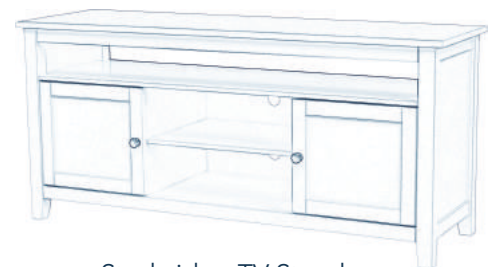

Destinations

Cambria Table
18"W x 18"D x 24"H

Spencer Coffee Table
48"W x 24"D x 20"H

Spencer End Table
24"W x 24"D x 20"H

Keystone Table
9.16"W x 24"D x 24"H

Dropleaf Side Table
22"W x 22"D x 24"H

Ceylon Round Coffee Table
40"W x 40"D x 18"H

Ceylon Round End Table
24"W x 24"D x 24"H

Hampton Table
16"W x 16"D x 26"H

Phillips Table
21"W x 21"D x 28"H

Narrow End Table
14"W x 22"D x 25"H

Narrow Side Table
12"W x 22"D x 24"H

Mission Corner TV Stand
35.5"W x 32.5"D x 29.5"H

Open TV Stand
48"W x 18"D x 30"H

Sturbridge TV Stand
57"W x 18.25"D x 26"H

Never underestimate the power of the RIGHT accent. Larger pieces might take up most of the real estate in a room, but extras like accent tables anchor a space and play an important role in making it feel thoughtful and unique.