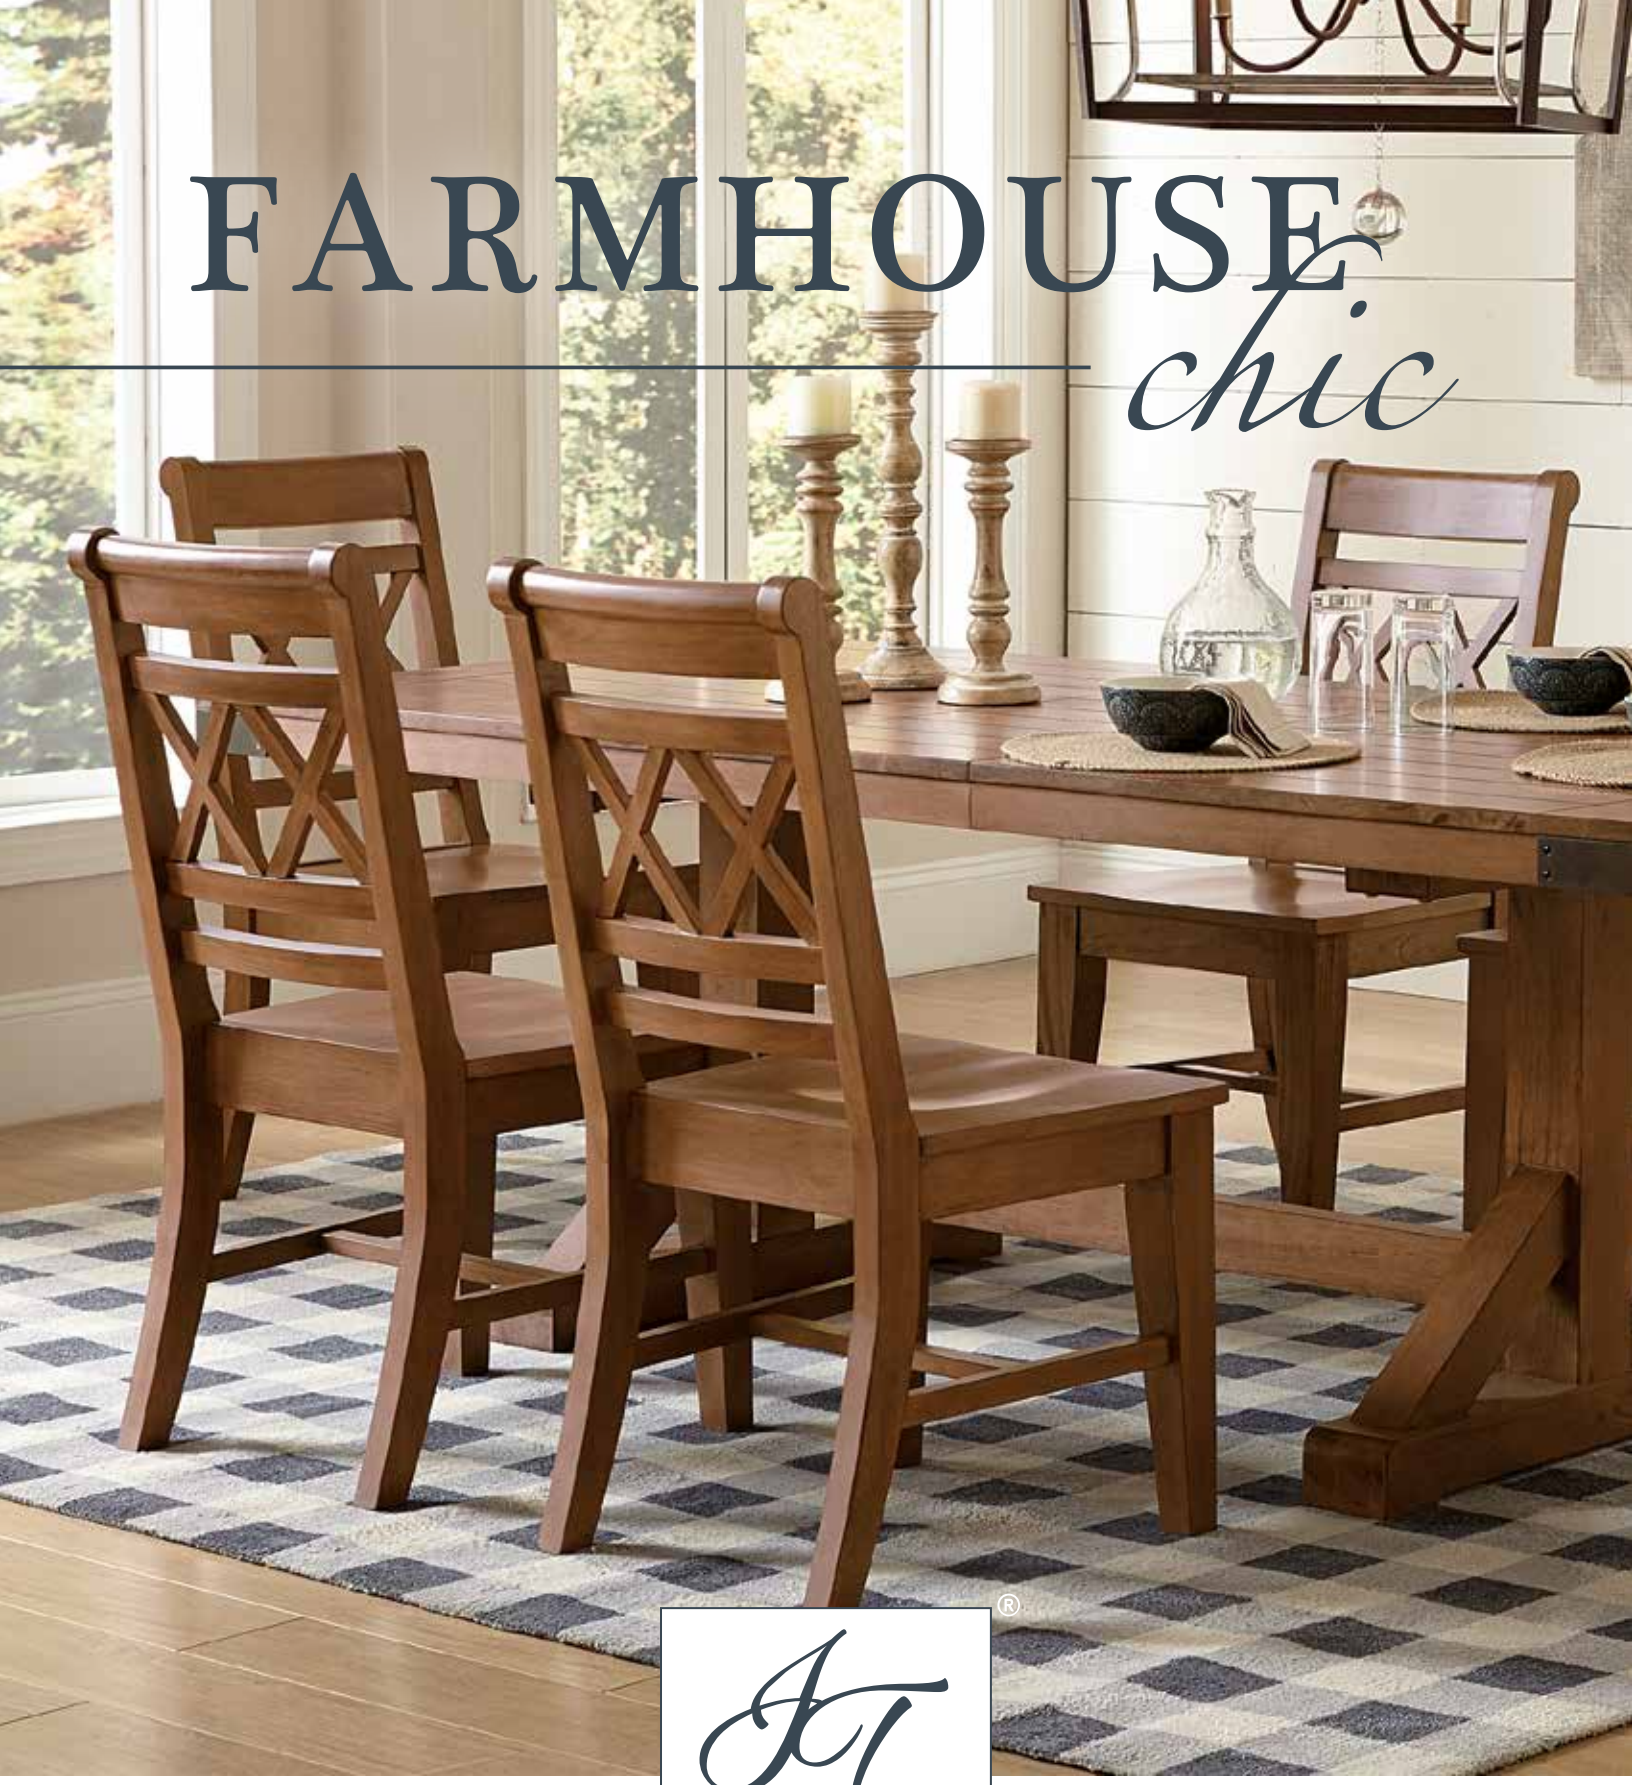

# FARMHOUSE

*chic*

*JT*

JOHN THOMAS  
FURNITURE

A Division of Whitewood Industries. An Employee Owned Company.

# FARMHOUSE *chic*

Fresh yet timeless, Farmhouse Chic is characterized by its rich Bourbon or Brindle finish, rustic iron accents, and refined heritage detailing. Each piece was chosen for its ability to convey warmth and character, and every detail was thoughtfully considered. This distinctive collection lends authentic charm to today's spaces and is destined to become tomorrow's heirlooms.

BRINDLE

BOURBON

JOHN THOMAS  
FURNITURE

A Division of Whitewood Industries  
An Employee Owned Company

**B42-8**  
SERVER  
63" x 19" x 37"H  
BOURBON

**T42-4084XBT**  
EXTENSION FARMHOUSE TABLE TOP  
40" X 66" X 84 X 30"H  
BOURBON