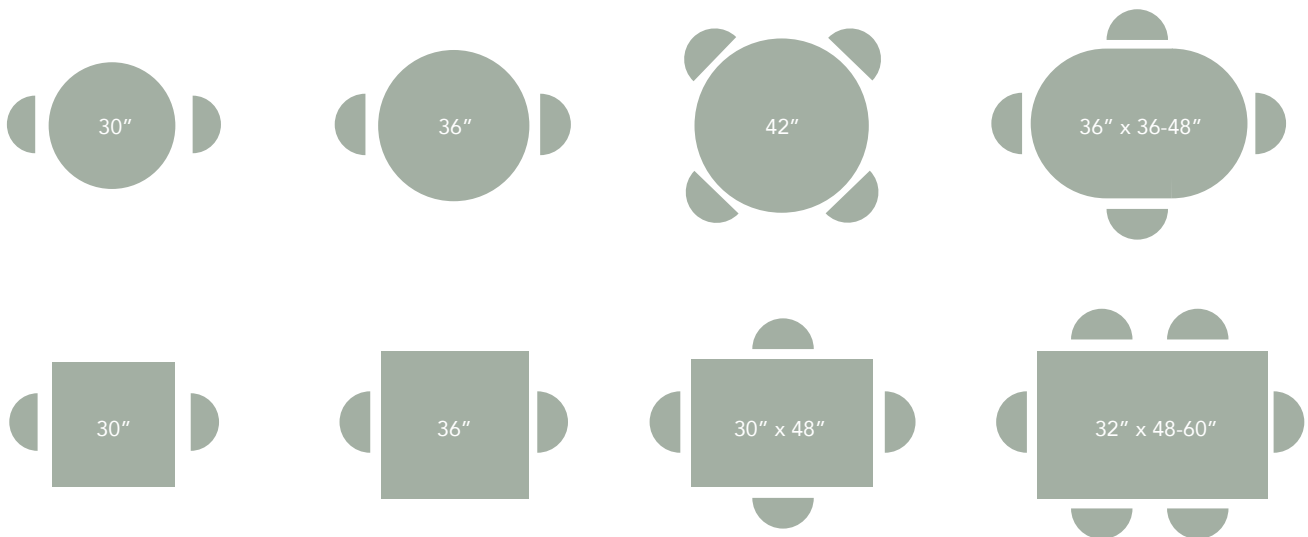

Dining Essentials

DO MORE WITH LESS

There's no space too small for a kitchen table — a place to share meals, morning coffee, a quiet moment, late night emails, homework help... yeah, there's always room for that, and Dining Essentials makes sure of it. With 12 color options, 30-48" tables, and tops that come fixed or extended, Dining Essentials fits any space, any style, any way.